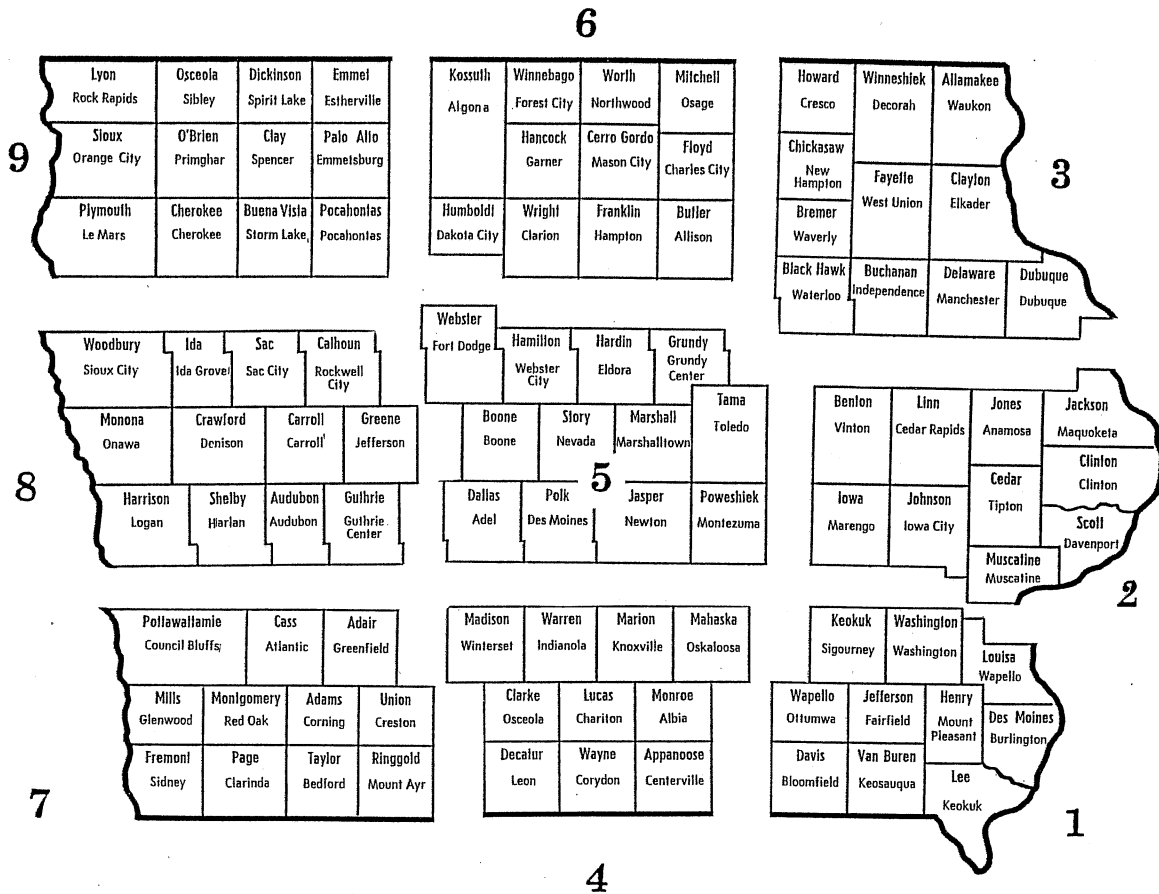

Iowa Cemetery Areas

This map is for the cemetery publications, Area 1 through Area 9 Cemeteries Listings & Locations, on the reverse page. These publications list the cemetery name, township, location and if compiled for each county. These DO NOT include burial listings. This data was compiled in 1990.